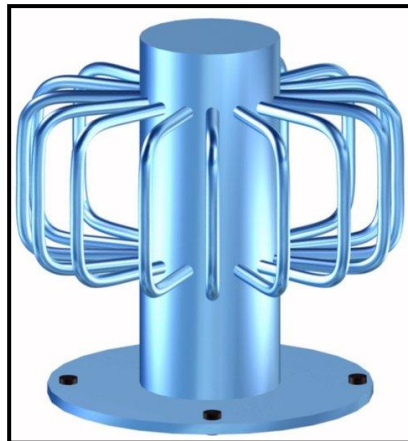

## Wheel Stand

### Specifications:-

- Heavy duty and highly durable
- Comes **galvanised** as standard with an **optional** polyester powder coating to give extra durability and a nice colour finish
- Standard Colours: **Blue, Green, Grey, Black, White, Red**

Product REF	Capacity	Price (£) Galv Ex VAT + Delivery	Price (£) Galv + Coat Ex VAT + Delivery
CR6	16 cycle	<b>299.00</b>	<b>349.00</b>

Lead time:- 7 days

Tel: 0161 447 8929  
[enquiries@tamstar.co.uk](mailto:enquiries@tamstar.co.uk)  
[www.tamstar.co.uk](http://www.tamstar.co.uk)